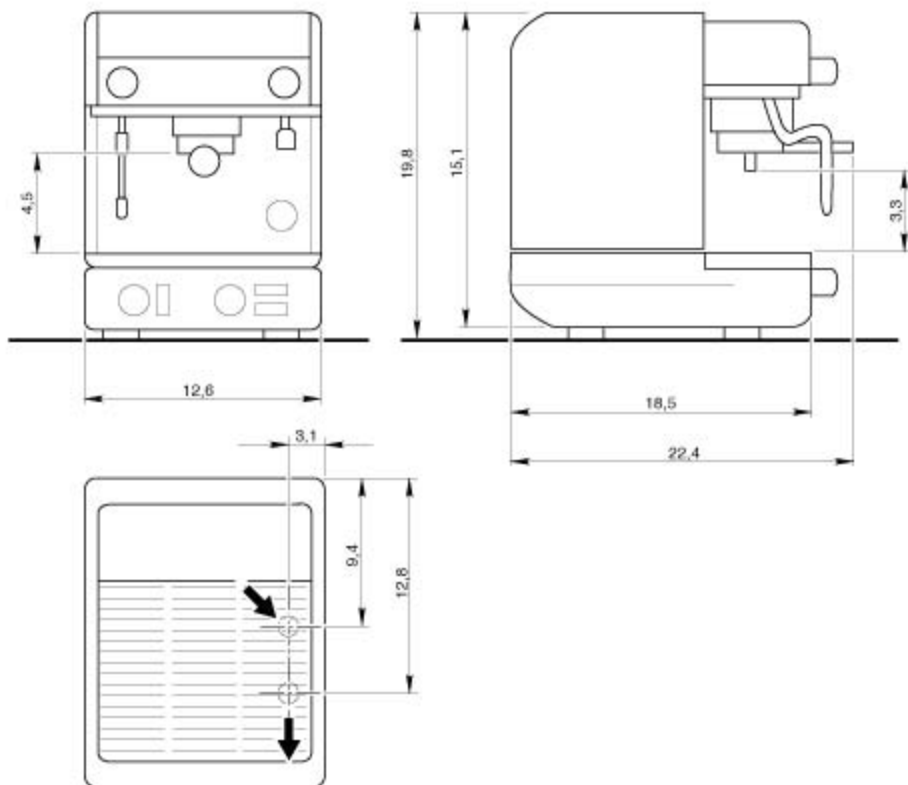

M21 Junior DT/1

TECHNICAL FEATURES:

Junior D/1 Dosed: 1-group, automatic shot dosing, automatic boiler fill, built-in vibration pump, 1 stainless steel steam arm, hot water tap.

JUNIOR D/1 Dosed	Voltage 120V	Max Power 1500W	15 Amps single-phase	Width 12.6 inches	Height 19.8 inches	Depth 18.5 inches	Weight 68 pounds	Boiler capacity 0.6 US gal.
------------------	-----------------	--------------------	-------------------------	-------------------------	--------------------------	-------------------------	------------------------	-----------------------------------